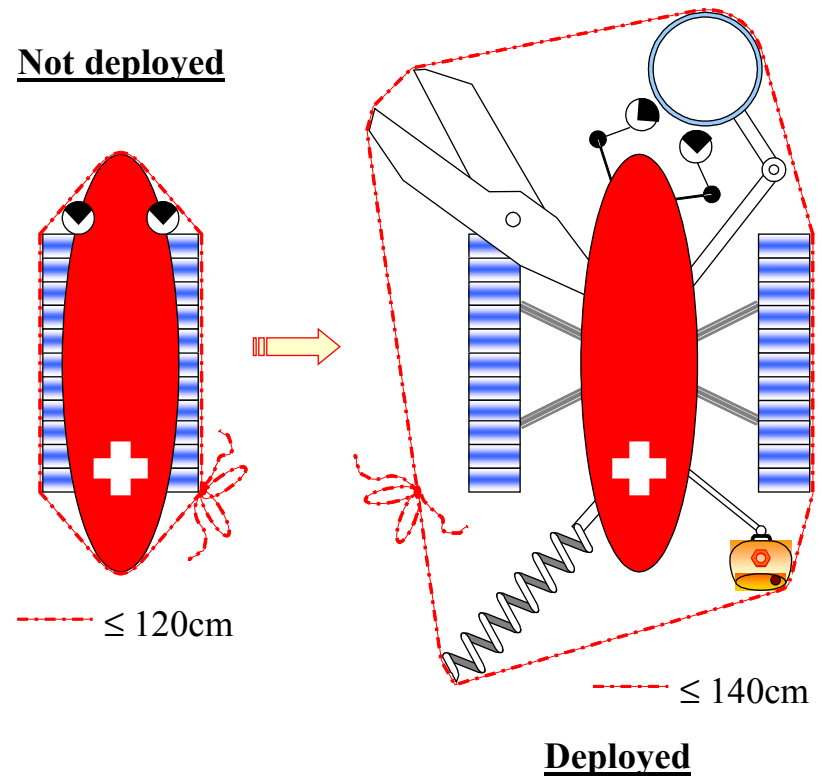

Eurobot 2009 Draft Rules

Working Title

„Temples of Atlantis“

Construct Temples

The Robots

- 1 Robot per Team
- 120cm / 140cm
- Obstacle Avoidance

The Table

Thank you!